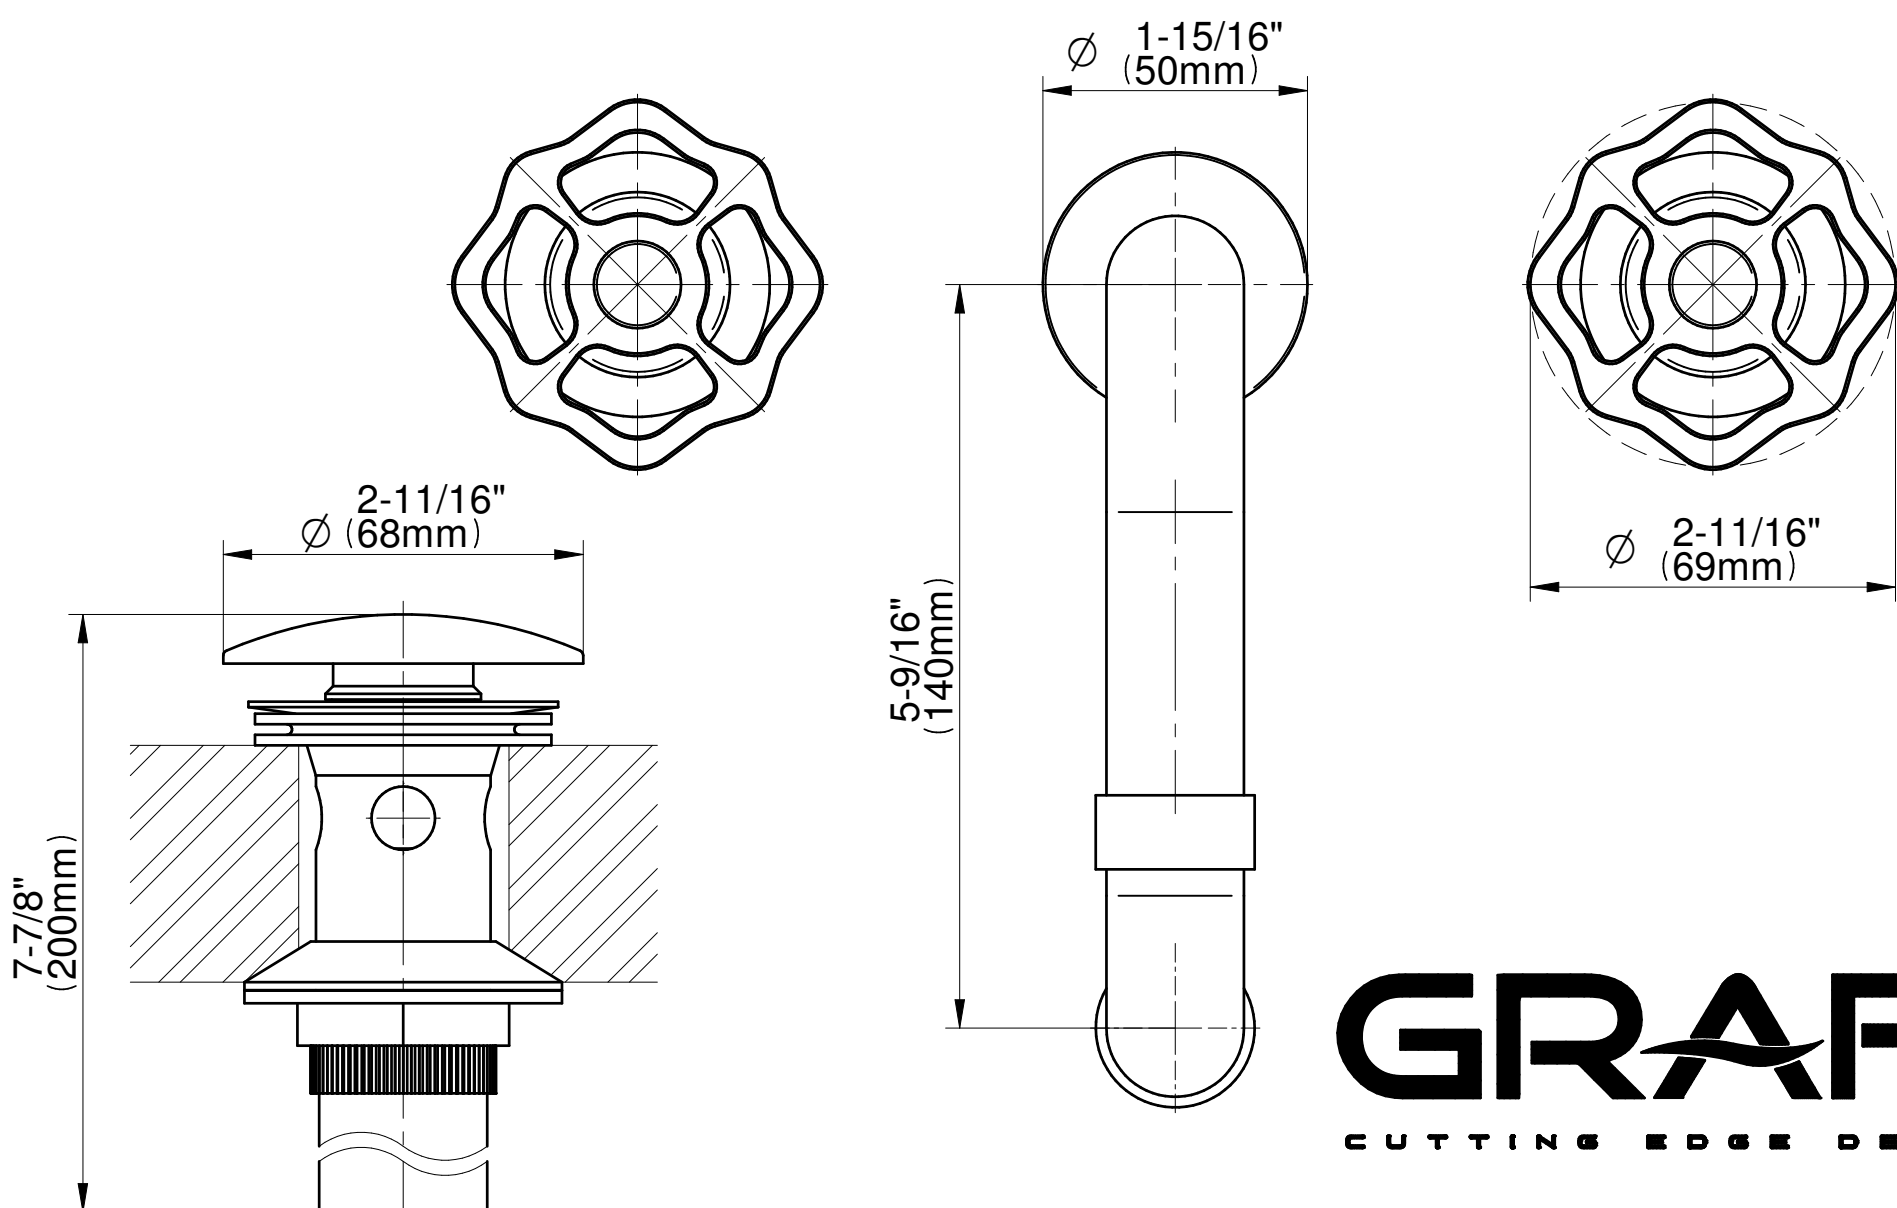

# G-11310-C18B

## Vintage Series

**GRAFF**<sup>®</sup>  
CUTTING EDGE DESIGN