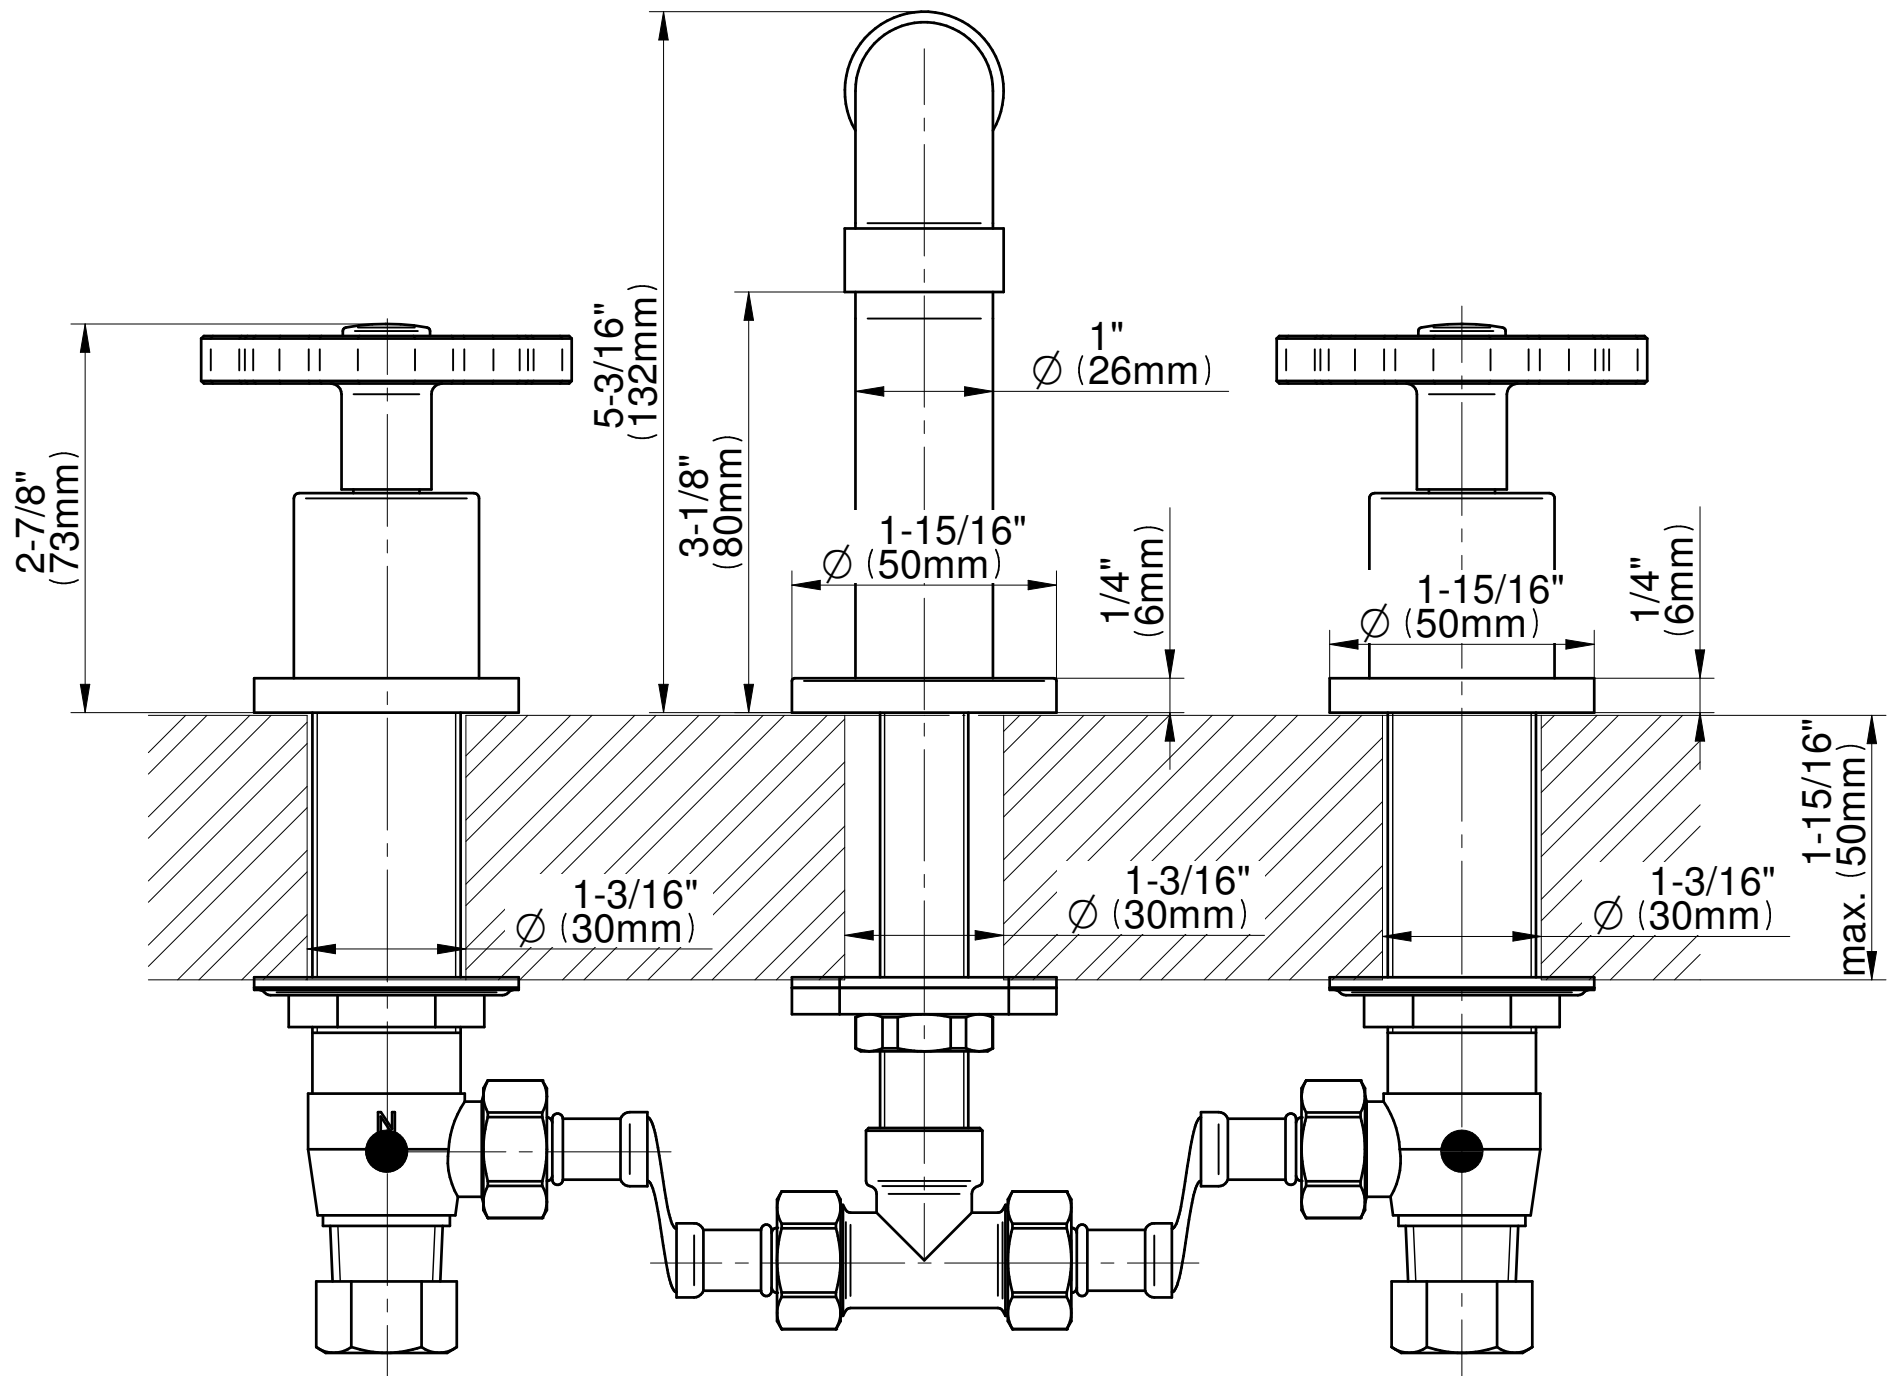

# G-11310-C18B

## Vintage Series

**GRAFF**<sup>®</sup>  
CUTTING EDGE DESIGN